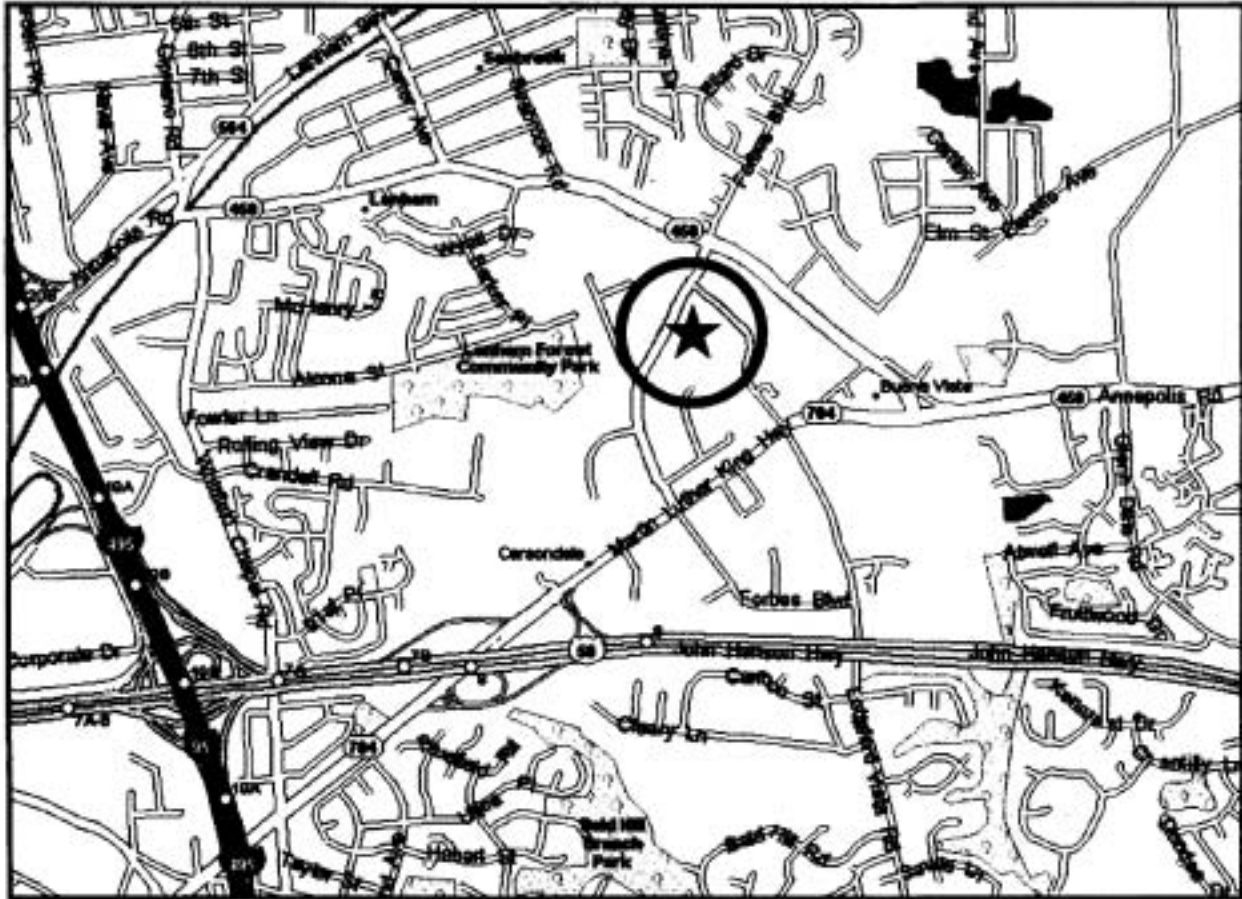

DIRECTIONS TO YOUR RETAIL STORE

Hours of Operation: Monday - Friday 9:00am - 6:00pm / Saturday 10:00am - 5:00pm

- From Capital Beltway, take exit 19A, Rt.50 towards Bowie / Annapolis
- Go one mile and take exit 8, Rt.704 Martin Luther King Jr. Hwy
- Bare to your right as you take exit 8 and merge onto 704 north
- Stay on 704 for aproximatily 6/10 mile to the second traffic light.
- Make a left at second traffic light onto Forbes Blvd.
- All American Wear is located 1/2 a mile down on the right hand side